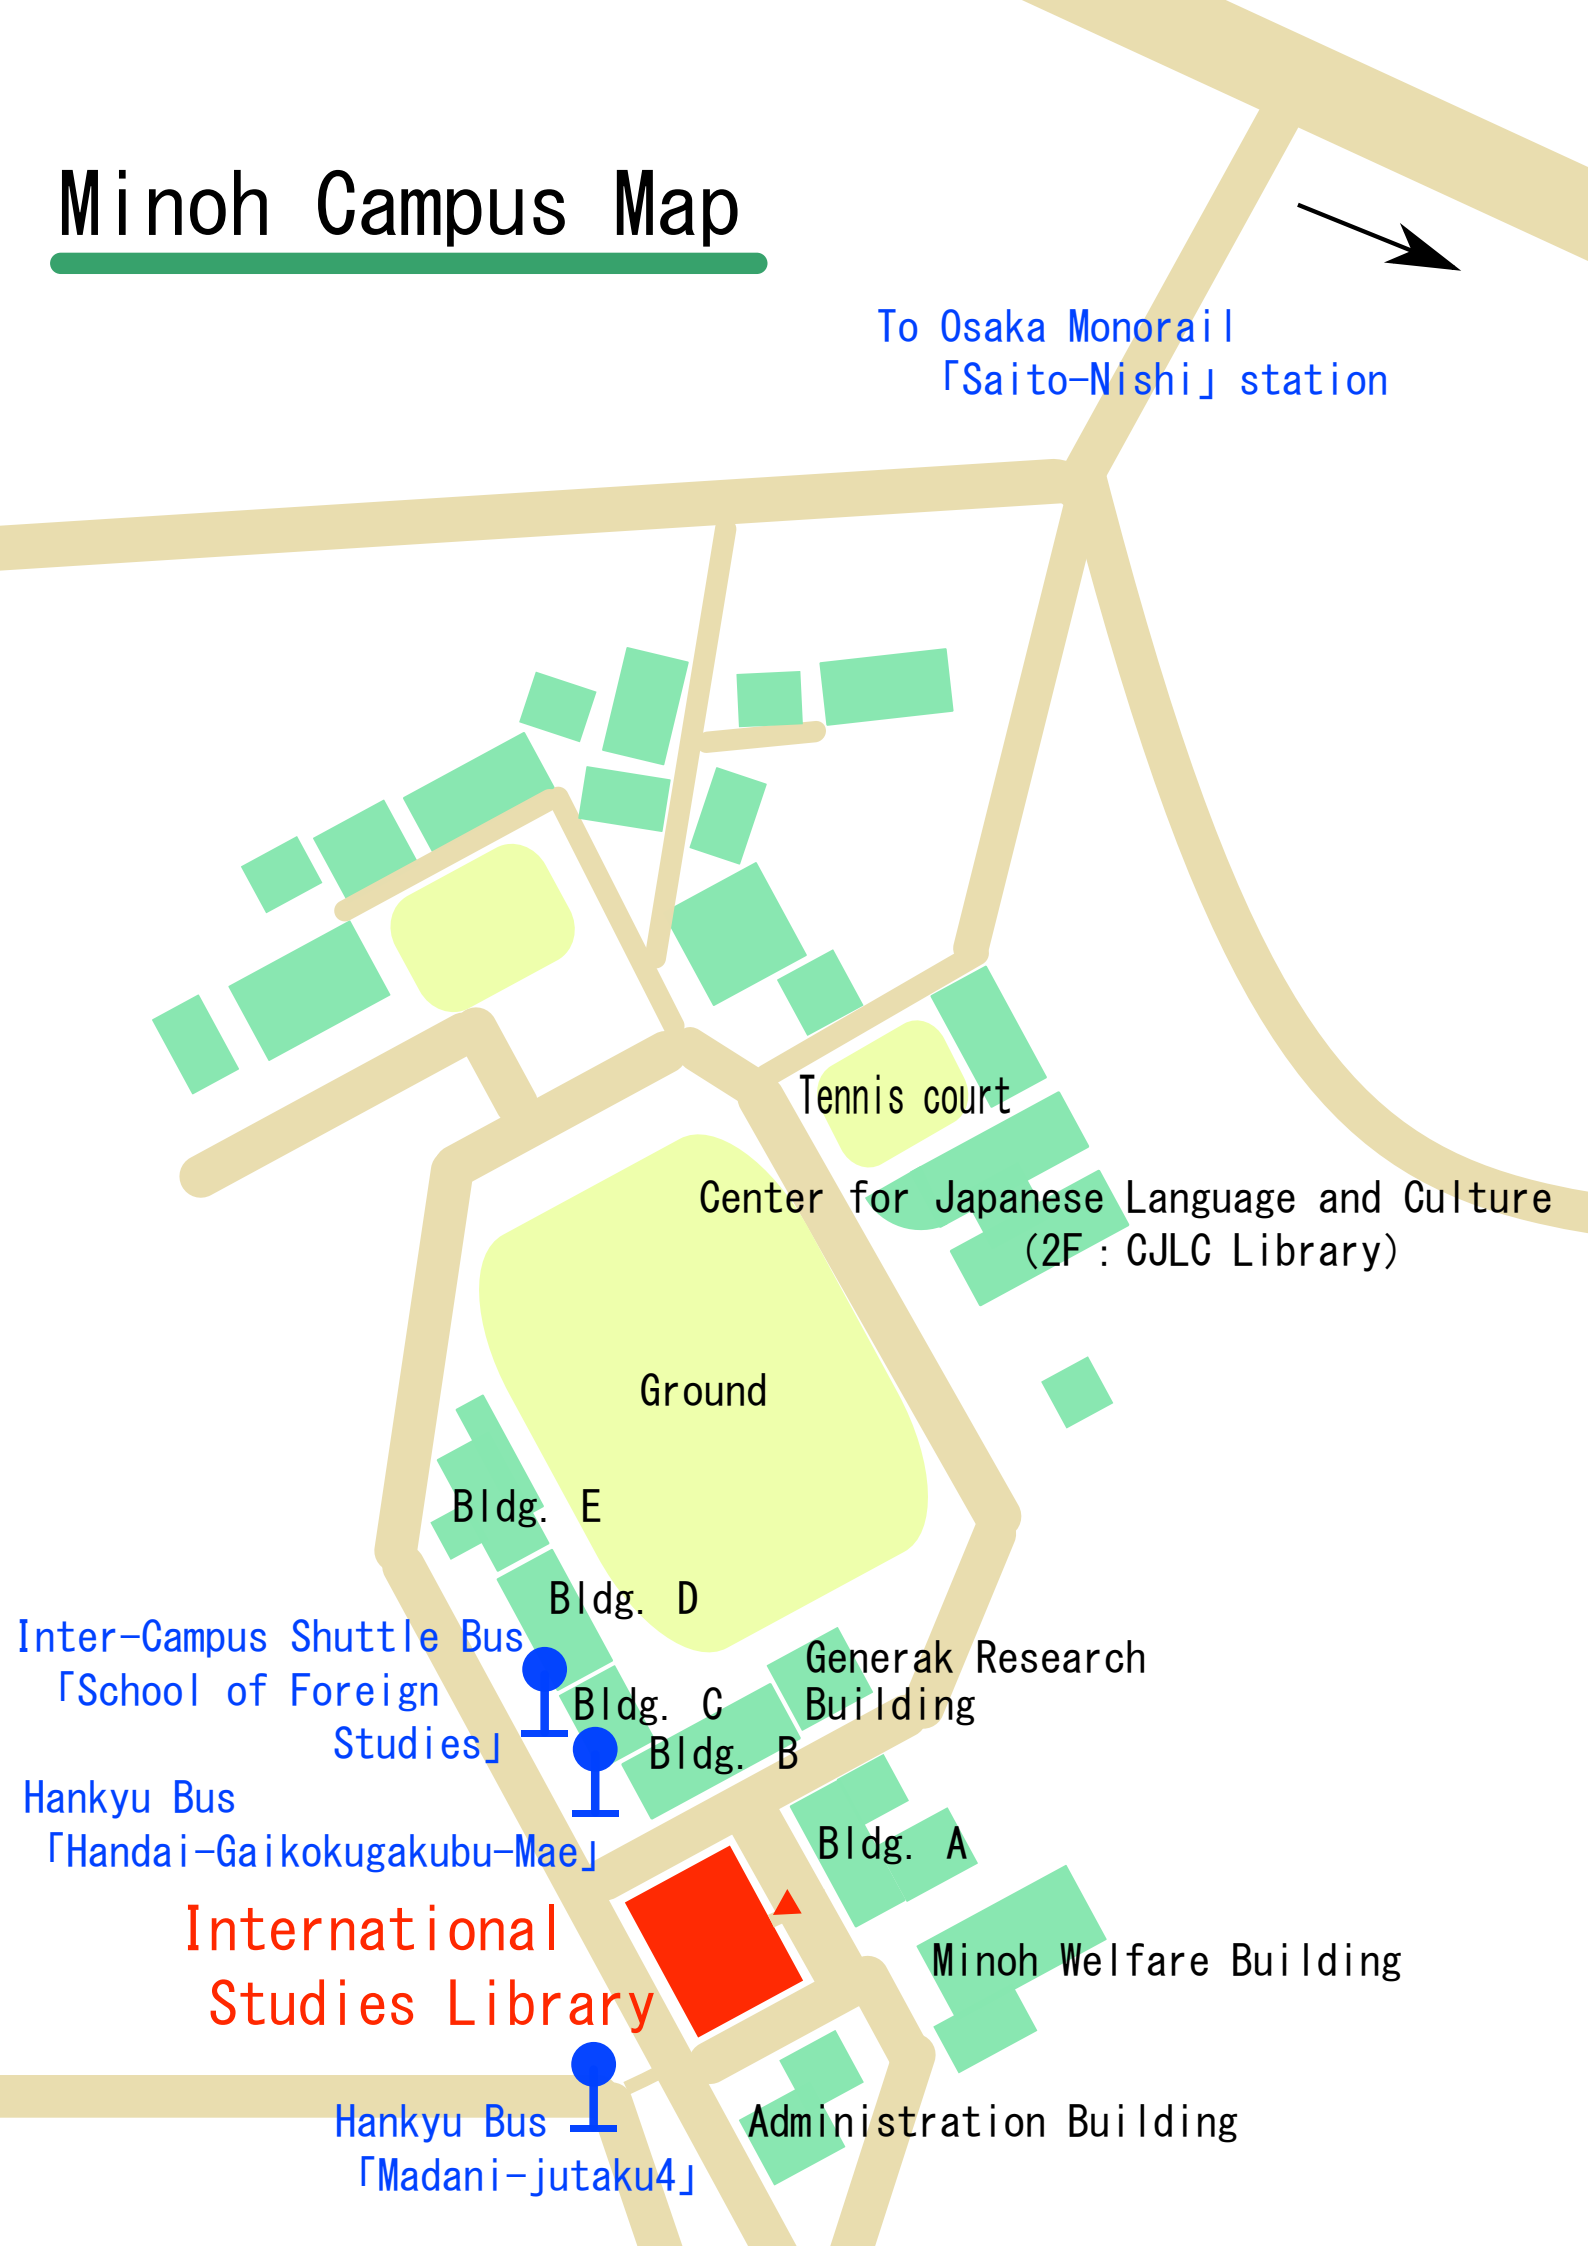

Minoh Campus Map

To Osaka Monorail
「Saito-Nishi」 station

Tennis court

Center for Japanese Language and Culture
(2F : CJLC Library)

Ground

Bldg. E

Bldg. D

Bldg. C

Bldg. B

Generak Research
Building

Bldg. A

Minoh Welfare Building

Administration Building

International
Studies Library

Inter-Campus Shuttle Bus
「School of Foreign
Studies」

Hankyu Bus
「Handai-Gaikokugakubu-Mae」

Hankyu Bus
「Madani-jutaku4」